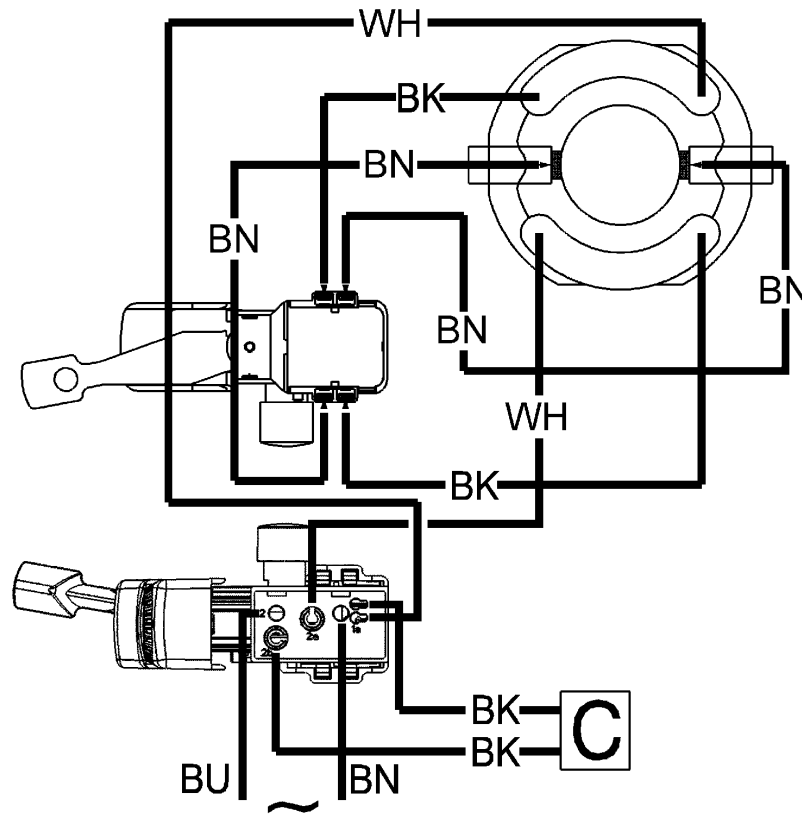

a# Circuit Block Diagram